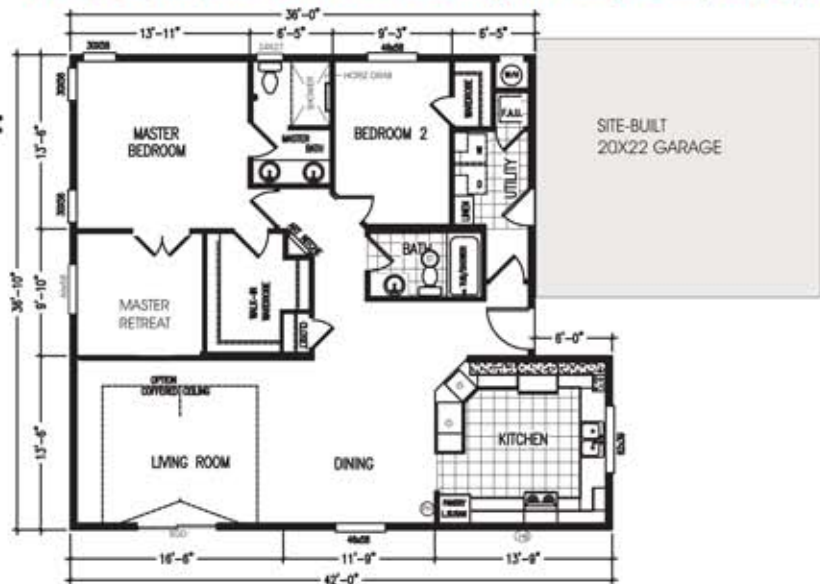

Karsten Model Number: KS42002H

New Karsten Castle Series ! 2-Bedroom + Master Retreat 2-bath + Dining

Dealer Installed Features Include:

- Central Air Conditioning
- 2-Car Attached Garage
- Garage Door Opener
- Concrete or Composite Landings & Steps
- Front Landscaping
- Concrete Drive & Entry Walk
- Trex Deck & Vinyl Railing off Liv Rm

Arcadian 2-Bedroom + Study/Retreat, 2-Bath, 1407 SqFt

Factory Installed Features Include:

- R38 Ceiling Insulation
- 30-Year Architectural Shingles
- Hardi-Lap Siding All Around
- 25 CF Side/side Refrigerator
- Dishwasher Upgrade
- Stainless Steel Sink
- Programable LED Thermostat
- Grab Bar in MB Shower
- Grab Bar Toilet in MB
- Ceiling Fan Prep (4-Rms))

- R19 Exterior 2x6 Walls
- R38 Ceiling Insulation
- 1-Piece "Hi-Mac" Counter-tops
- Upgraded Gas Range
- Sun Tube in Guest Bath
- Single-lever Faucets
- Dual Sinks in Master Bath
- Arched Glass Entry Door
- Upgraded Door Casings
- Hi-Level Carpet Upgrade